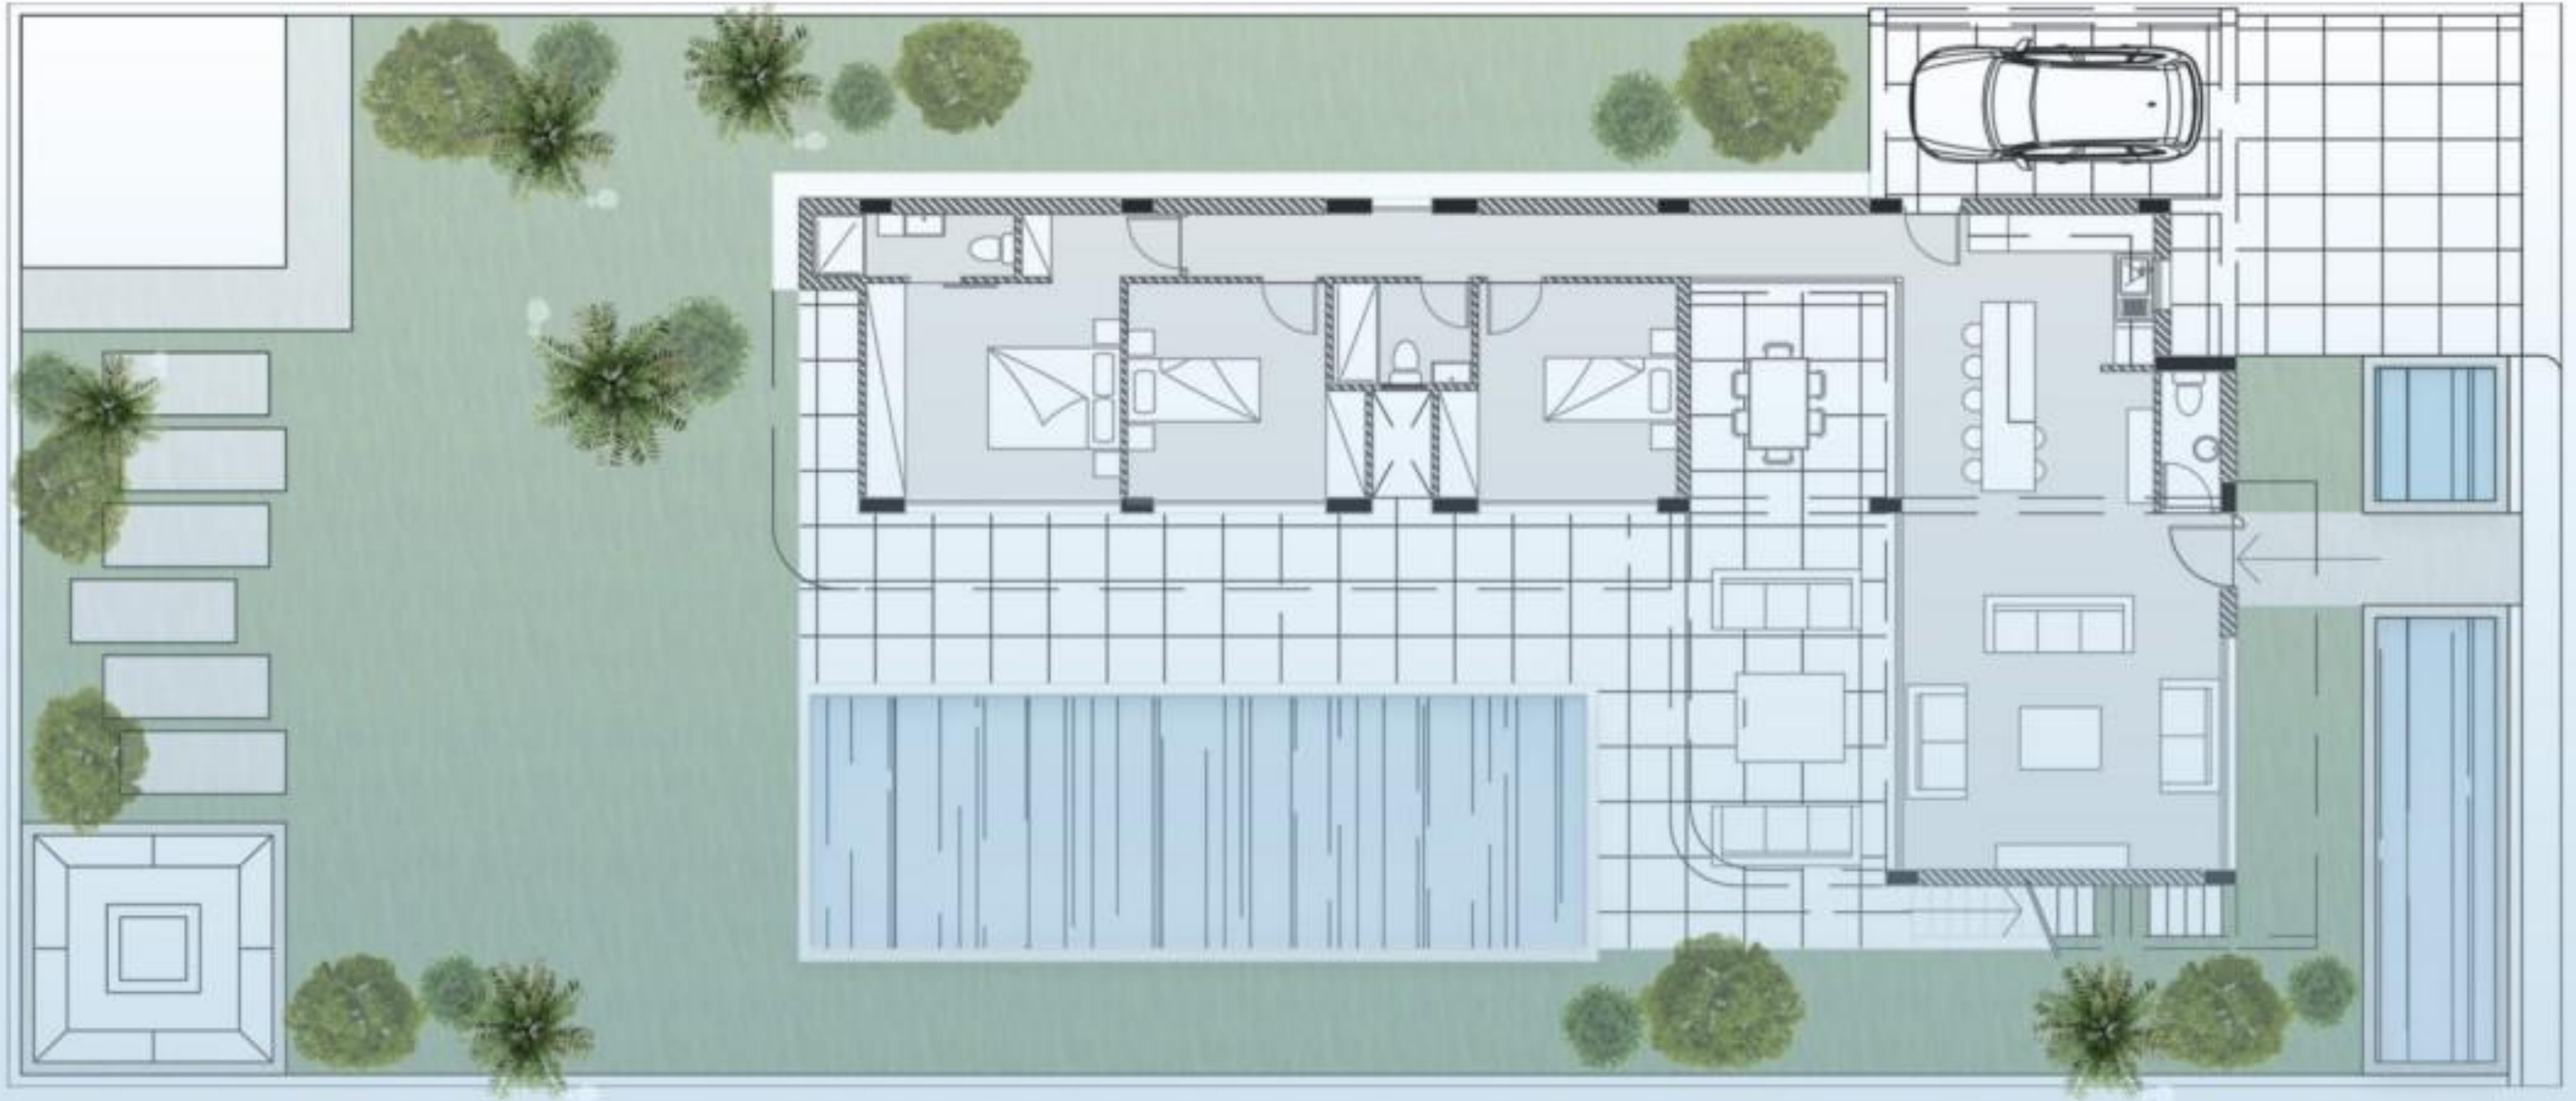

House plan - Esser Villas Complex

Indoors

- 3 Modular bedrooms
- Smart house - control your house easily with your phone
- Unique design with high quality materials
- Open plan kitchen with isle
- Welcoming living room that combines design and relaxation
- Large windows - best view and plenty of sunlight
- Double sided isolation for energy efficiency
- Guest toilet, main bathroom and en-suite bathroom

Outdoors

- 660 Square Meter Plot
- 12 M Infinity Pool
- Roof Garden
- Kitchenette with grill
- Solar panels system
- Inbuilt Fire Pit*
- Wood Cabin*
- Designed Lawn*
- Beach accessible by foot
- Administration and maintenance services
- Play & Sports Ground

ESSER VILLAS
By GRB Development

INFINITY POOL 12M

660 SQM PLOT

3+ BED/2 BATH

ROOF TERRACE

BBQ AREA

FIRE PIT*

ENERGY PERFORMANCE A+