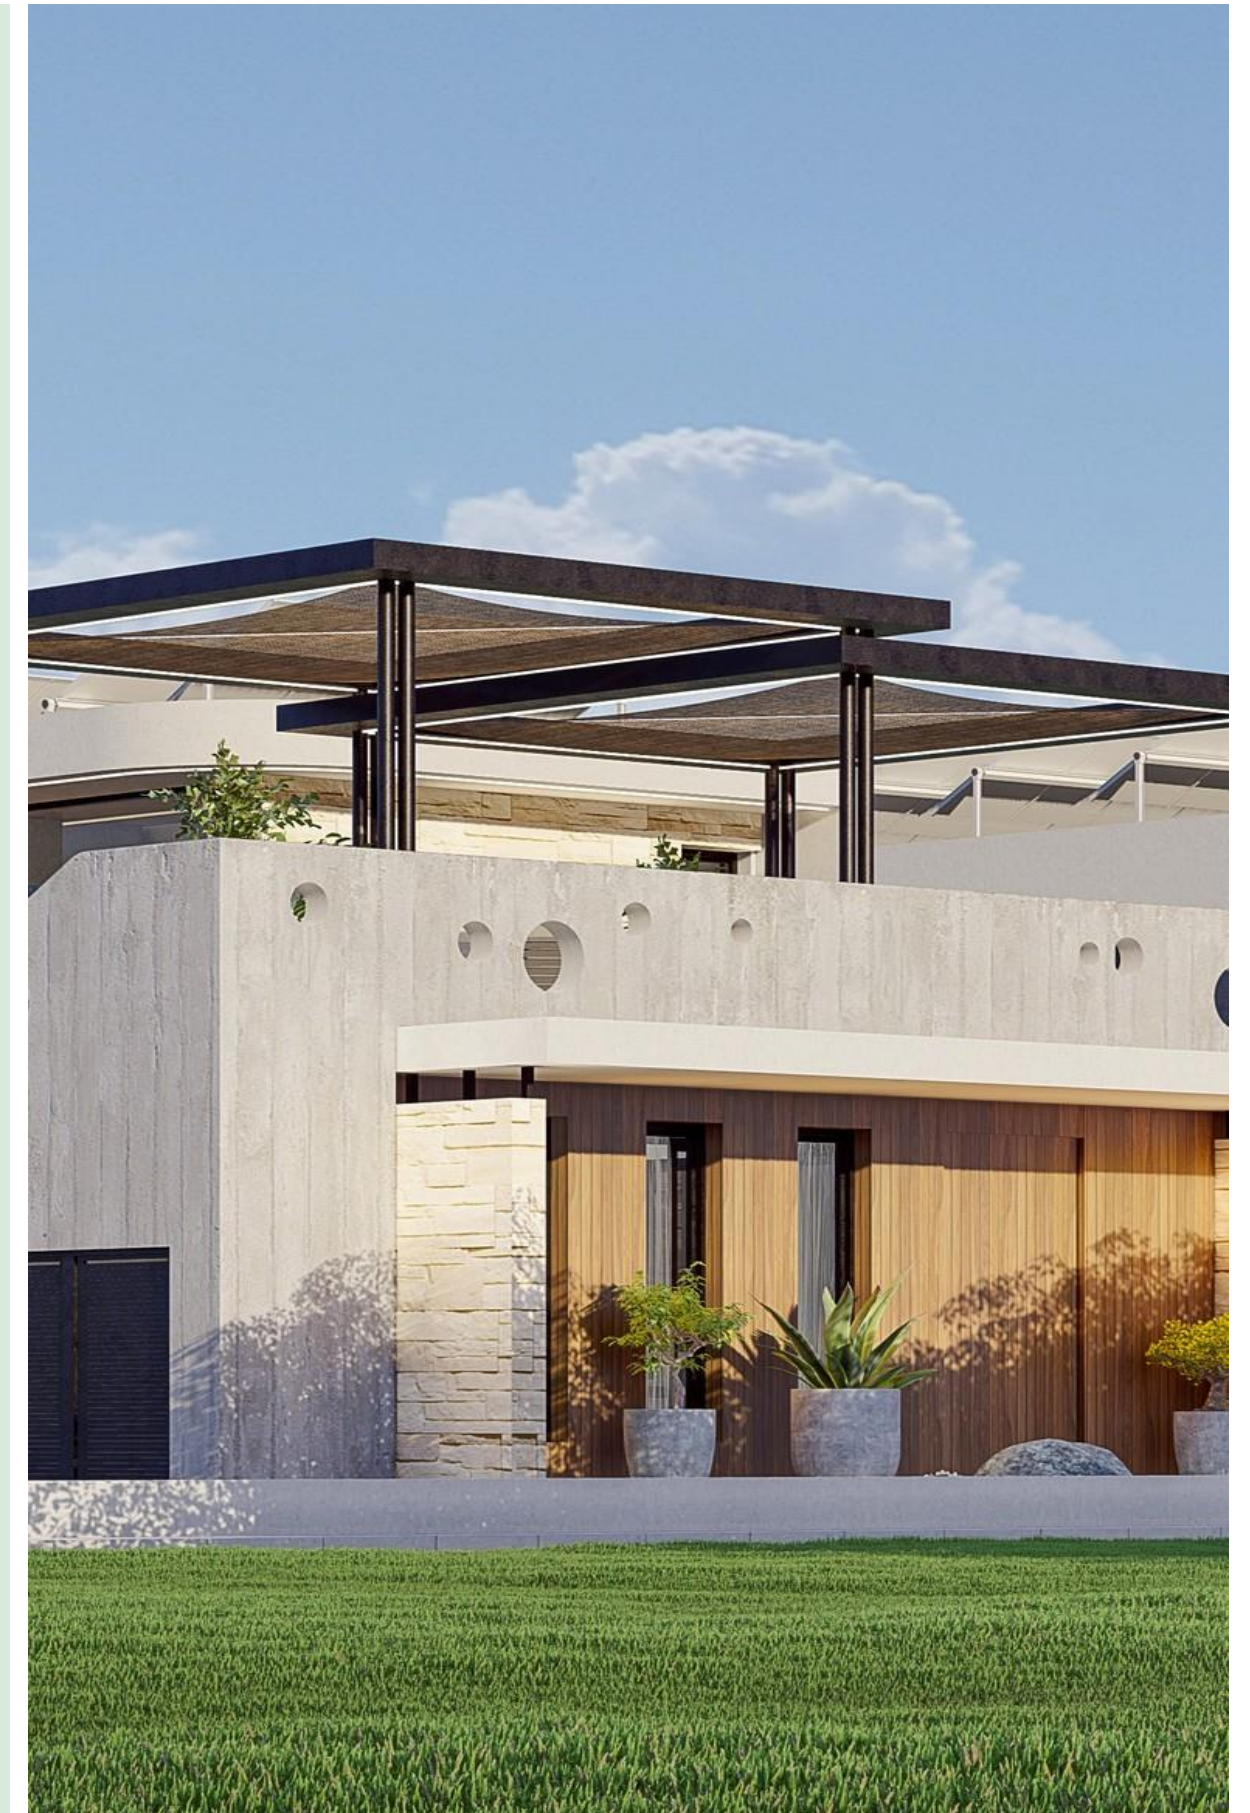

Complex

Complex consisting of 10 villas

Fenced and closed with automatic car enter gate, pedestrian gate and sidewalk

Administration and maintenance services

Infrastructure

- Kidsplay area
- Sports Ground
- Green area
- Street lighting
- Guest parking